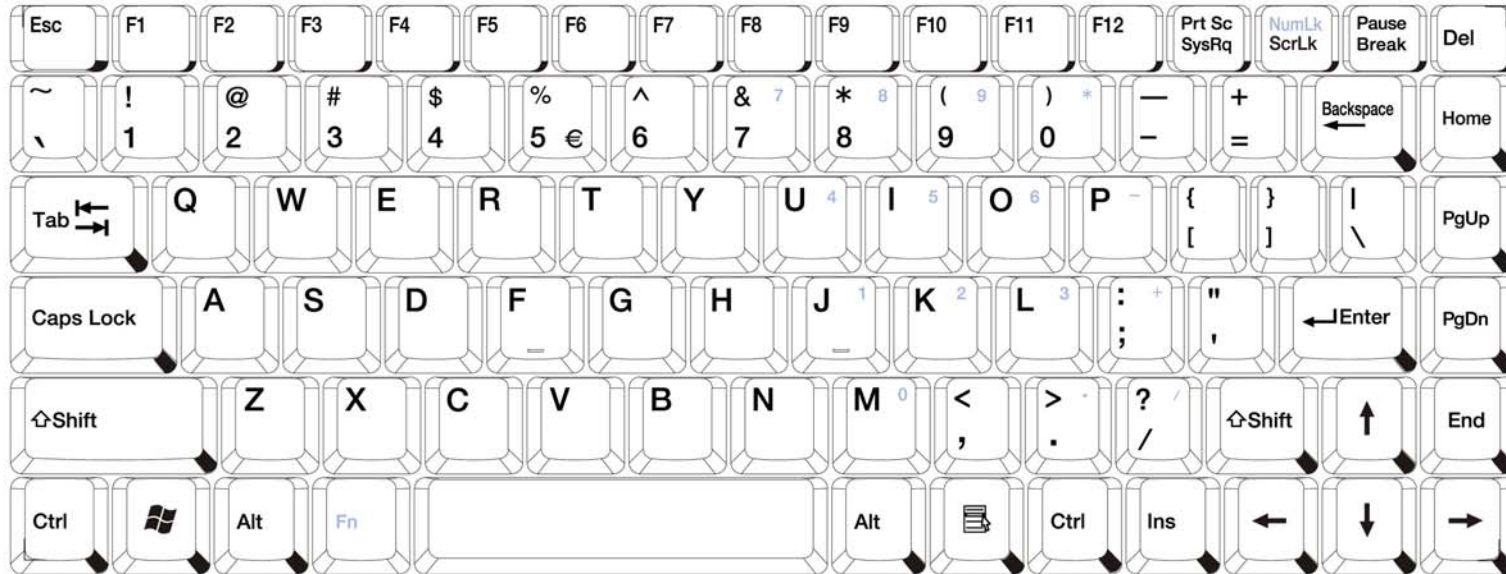

## English (US) keyboard layout (87 keys)

Keycap color A017(LIGHT COLOR)  
A018(DARK COLOR)

A.All printing are white on keycap

B.The pantone is 2717 c

NumLk 7 8 9 \* 4 5 6 - 1 2 3 + Fn 0 . /

B.Text style is Helveticaneue-Medium