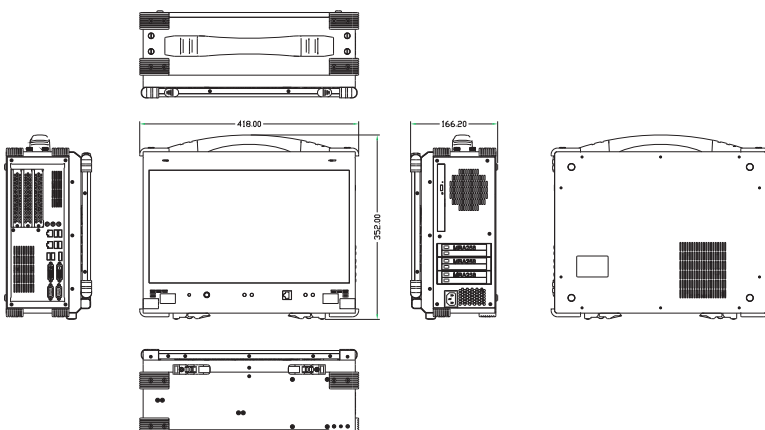

ARP992

Multi-Slot Portable Computer

Specification

Model No	ARP992
Construction	Rugged Aluminum Construction with rubber corners
CPU	Intel Core i5-7440EQ, 2.9GHz Processors Option: Intel Core i7-7820EQ, 3.0GHz
Chipset	Intel® 7th Gen. Core™ i5 /i7 CPU with Intel® Cm238
Slot	2x PCI, 1PCI-E (x16) expansion slots, 1x M.2 (M2280) Option: 3x PCI-E (x16, x1, x1) slots, 1x M.2 (M2280) Option: 3x PCI expansion slots, 1x M.2 (M2280)
Display	17.3", 1920x 1080 resolution LCD display
Memory	2x 8GB DDR4 RAM
HDD	1x SSD 240GB Support 2x 2.5" removable SATA
CDROM	1x Slim DVD-RW
Interfaces	2x DB9 for COM1, COM2, DVI-D, HDMI, DP 2x Gbit LAN RJ-45, RCA Jack 3x1 for HD audio 6x USB 3.0 connectors
Audio	Intel® CM238 built-in high definition audio controller With Realtek ALC892 codec
LAN	Intel® I219LM GbE LAN Intel® I211AT PCIe GbE LAN
Speaker	Built-in amplified 2x 3W speakers
KB/MS	Multi-language industrial keyboard with touchpad
Power Supply	250W, 100~240 VAC, Auto switch
Dimension	418x 352x 166 mm (Wx Hx D)
Weight	7.6 kgs
Carrying Case	Padded carrying case with wheels

Environmental Factors

	Operating	Non-Operating
Temperature	0°C~50°C	-20°C~60°C
Relative Humidity	10%~90%	10%~95%
Approval	CE, FCC, RoHS	

Features

- All-in-one design rugged portable computer
- Compact Size Lightweight Design
- Built-in 17.3" 1920x 1080 LCD display
- Intel Core i5-7440EQ (2.90 GHz) Processors
Option: Intel Core i7-7820EQ, 3.0 Ghz Processors
- 250W, 100~240VAC Power Supply
- Industrial Keyboard multi-language with touchpad
- 2PCI, 1PCI-E (x16) expansion slots, 1x M.2 (M2280)
Option: 3PCI-E (x16, x1, x1) slot, 1x M.2 (M2280)
Option: 3PCI expansion slots, 1x M.2 (M2280)
- Built-in SSD 240GB, Support 2x 2.5" removable HDD
- Dual Gigabit Ethernet, 2x COM Port
- Carrying case to manage portable PC with ease