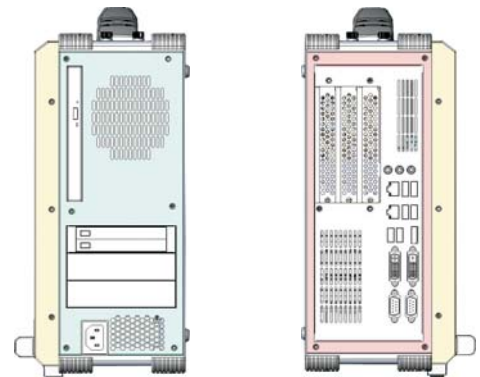

ARP992

Multi-Slot Portable Computer

Specification

Model No	ARP992
Construction	Rugged Aluminum Construction with rubber corners
CPU	Intel Core i5-7440EQ, 2.9GHz Processors Option: Intel Core i7-7820EQ, 3.0GHz
Chipset	Intel® 7th Gen. Core™ i5 /i7 CPU with Intel® Cm238
Slot	2x PCI, 1PCI-E (x16) expansion slots, 1x M.2 (M2280) Option: 3x PCI-E (x16, x1, x1) slots, 1x M.2 (M2280) Option: 3x PCI expansion slots, 1x M.2 (M2280)
Display	17.3", 1920x 1080 resolution LCD display
Memory	2x 8GB DDR4 RAM
HDD	1x SSD 240GB Support 2x 2.5" removable SATA
CDROM	1x Slim DVD-RW
Interfaces	2x DB9 for COM1, COM2, DVI-D, HDMI, DP 2x Gbit LAN RJ-45, RCA Jack 3x1 for HD audio 6x USB 3.0 connectors
Audio	Intel® CM238 built-in high definition audio controller With Realtek ALC892 codec
LAN	Intel® I219LM GbE LAN Intel® I211AT PCIe GbE LAN
Speaker	Built-in amplified 2x 3W speakers
KB/MS	Multi-language industrial keyboard with touchpad
Power Supply	250W, 100~240 VAC, Auto switch
Dimension	418x 352x 166 mm (Wx Hx D)
Weight	7.6 kgs
Carrying Case	Padded carrying case with wheels

Environmental Factors

	Operating	Non-Operating
Temperature	0°C~50°C	-20°C~60°C
Relative Humidity	10%~90%	10%~95%
Approval	CE, FCC, RoHS	

Features

- All-in-one design rugged portable computer
- Compact Size Lightweight Design
- Built-in 17.3" 1920x 1080 LCD display
- Intel Core i5-7440EQ (2.90 GHz) Processors
Option: Intel Core i7-7820EQ, 3.0 Ghz Processors
- 250W, 100~240VAC Power Supply
- Industrial Keyboard multi-language with touchpad
- 2PCI, 1PCI-E (x16) expansion slots, 1x M.2 (M2280)
Option: 3PCI-E (x16, x1, x1) slot, 1x M.2 (M2280)
Option: 3PCI expansion slots, 1x M.2 (M2280)
- Built-in SSD 240GB, Support 2x 2.5" removable HDD
- Dual Gigabit Ethernet, 2x COM Port
- Carrying case to manage portable PC with ease