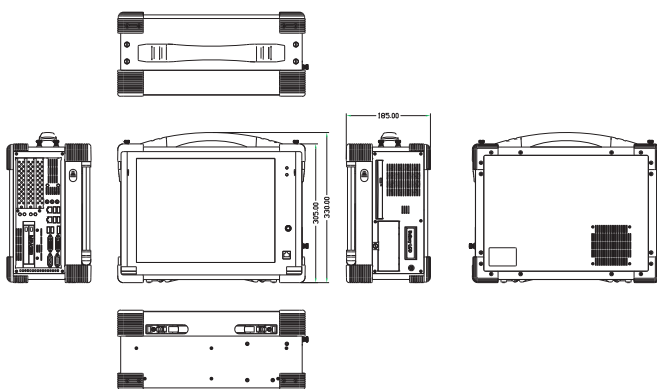

# Multi-Slot Portable Computer

## Specification

Model No	ARP970 - B
Construction	Rugged Aluminum Construction with rubber corners
CPU	Intel Core i5-2510E, 3M Cache, 2.50GHz Processors Option: Intel Core i7-2710QE, 6M Cache, 2.10GHz
Chipset	Intel Qm77 Express Chipset
Slot	2x PCI, 1PCI-E (x16) full-length expansion slots Option: 3x PCI-E (x16, x1, x1) full-length expansion slots Option: 3x PCI full-length expansion slots
Display	15" LCD display, 1024x 768 resolution Anti-reflection tempered strengthen glass Option: 15.6", 1920x 1080 resolution
Memory	2x 4GB RAM
HDD	1x 500GB 2.5" HDD, 7200 rpm SATA HDD Support 2x 2.5" removable SATA
CDROM	1x Slim DVD-RW
Interfaces	2x DB9 for COM1, COM2, DVI-D + DVI-I, DP 2x Gbit LAN RJ-45, RCA Jack 3x1 for HD audio 2x USB 3.0, 4x USB 2.0 connector
Audio	Intel® Qm77 built-in high definition audio controller With Realtek ALC892 for 7.1 CH audio
LAN	Intel 82579LM Gigabit LAN PHY Intel 82583V Gigabit LAN
Speaker	Built-in amplified 2x 3W speakers
KB/MS	Multi-language industrial keyboard with touchpad
Power Supply	2x 95W Li-ION battery Pack (Hot-Swappable) Up to 4 hours battery life 100W, 90~264VAC adapter
Dimension	412x 330x 185 mm (Wx Hx D)
Weight	9 kgs
Carrying Case	Padded carrying case with wheels

## Features

- All-in-one design rugged portable computer
- Compact Size Lightweight Design
- Built-in 15" LCD display with tempered glass  
Option: 15.6" LCD, 1920x 1080 resolution
- Intel Core i5-2510E (2.50 GHz) Processors  
Option: Intel Core i7-2710QE Processors
- 2x 95W, Li-ion battery packs, 100W AC adapter  
Up to 4 hours battery life
- Industrial Keyboard multi-language with touchpad
- 2 PCI, 1PCI-E (x16) full-length expansion slots  
Option: 3x PCI-E (x16, x1, x1) full-length slots  
Option: 3x PCI full-length slots
- Built-in 500GB, 1x 2.5" removable SATA
- Dual Gigabit Ethernet, 2x COM Port
- Carrying case to manage portable PC with ease