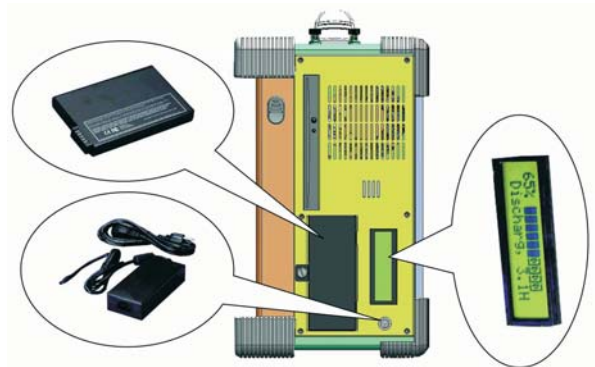

## Specification

Model No	ARP970 - B
Construction	Rugged Aluminum Construction with rubber corners
CPU	Intel Core i5-2510E, 3M Cache, 2.50GHz Processors Option: Intel Core i7-2710QE, 6M Cache, 2.10GHz
Chipset	Intel Qm77 Express Chipset
Slot	2x PCI, 1PCI-E (x16) full-length expansion slots Option: 3x PCI-E (x16, x1, x1) full-length expansion slots Option: 3x PCI full-length expansion slots
Display	15" LCD display, 1024x 768 resolution Anti-reflection tempered strengthen glass Option: 15.6", 1920x 1080 resolution
Memory	2x 4GB RAM
HDD	1x 500GB 2.5" HDD, 7200 rpm SATA HDD Support 2x 2.5" removable SATA
CDROM	1x Slim DVD-RW
Interfaces	2x DB9 for COM1, COM2, DVI-D + DVI-I, DP 2x Gbit LAN RJ-45, RCA Jack 3x1 for HD audio 2x USB 3.0, 4x USB 2.0 connector
Audio	Intel® Qm77 built-in high definition audio controller With Realtek ALC892 for 7.1 CH audio
LAN	Intel 82579LM Gigabit LAN PHY Intel 82583V Gigabit LAN
Speaker	Built-in amplified 2x 3W speakers
KB/MS	Multi-language industrial keyboard with touchpad
Power Supply	2x 95W Li-ION battery Pack (Hot-Swappable) Up to 4 hours battery life 100W, 90~264VAC adapter
Dimension	412x 330x 185 mm (Wx Hx D)
Weight	9 kgs
Carrying Case	Padded carrying case with wheels

## Features

- All-in-one design rugged portable computer
- Compact Size Lightweight Design
- Built-in 15" LCD display with tempered glass  
Option: 15.6" LCD, 1920x 1080 resolution
- Intel Core i5-2510E (2.50 GHz) Processors  
Option: Intel Core i7-2710QE Processors
- 2x 95W, Li-ion battery packs, 100W AC adapter  
Up to 4 hours battery life
- Industrial Keyboard multi-language with touchpad
- 2 PCI, 1PCI-E (x16) full-length expansion slots  
Option: 3x PCI-E (x16, x1, x1) full-length slots  
Option: 3x PCI full-length slots
- Built-in 500GB, 1x 2.5" removable SATA
- Dual Gigabit Ethernet, 2x COM Port
- Carrying case to manage portable PC with ease