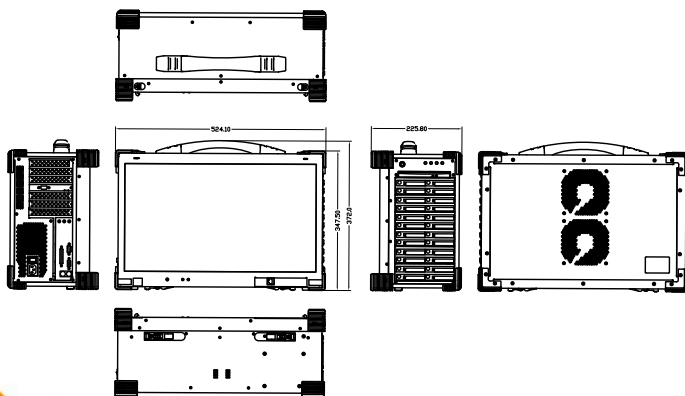

ARP690-P

21.5" 1920x1080 Resolution, PS2 650W PSU
Rugged Multi-Slot Portable Chassis

Specification

| | |
|--------------|--|
| Model No | ARP690-P |
| Motherboard | Support ATX MB, Extended ATX MB (10x 3.5" Model) |
| Slots | Offer 7 expansion slots |
| Drive bay | 10x 3.5", 1x slim DVD-RW Option: 6x 5.25", 1x slim DVD-RW |
| Display | 21.5" LCD Display, 1920x 1080, 16.7M colors, 1000:1 Anti-reflection tempered strengthen glass |
| VGA | AD conversion board, DVI interface (Option VGA) |
| KB/MS | Industrial multi-language Keyboard/ touchpad |
| Power Supply | PS2, 650W, 100~240VAC, Auto switch |
| Construction | Rugged Aluminum Construction with rubber corners |
| Speaker | Built-in amplified 2x 3W speakers |
| Dimension | 524Wx 372Hx 225D mm |
| Weight | 15 kgs |
| Carry Case | Padded carry case with wheels |

Features

- Rugged Aluminum Construction with shock absorbing rubber corners
- 21.5" LCD display support Full HD, 1920x 1080
- Anti-reflection tempered strengthen glass
- Support ATX M/B, EATX M/B (10x 3.5" Model)
- Offer 7 full length slots expansion capability
- Industrial multi-languages keyboard with touchpad
- PS2 650W power supply, 100~240VAC
- Offer 10x 3.5", 1x slim DVD-RW
- Option: 6x 5.25", 1x slim DVD-RW
- Carry case to manage portable PC with ease