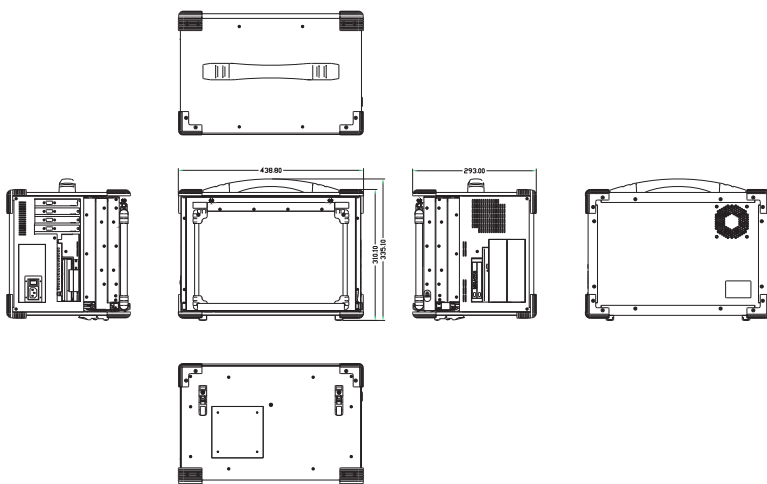

## Specification

<b>Model No</b>	<b>ARP643</b>
<b>Construction</b>	Rugged Aluminum Construction with rubber corners
<b>Motherboard</b>	Support Micro ATX motherboard
<b>Slot</b>	Offer 4 full-length expansion slots
<b>Display</b>	3x 17.3" LCD display, 1920x 1080 resolution Anti-reflection tempered strengthen glass
<b>Drive bay</b>	2x 5.25", 1x 3.5" drive bay, 1x slim DVD-RW
<b>VGA</b>	AD conversion board 3 DVI/ HDMI outputs for 3 screens
<b>KB/MS</b>	Multi-language industrial keyboard with touchpad
<b>Power Supply</b>	PS2 650W, 100~240VAC, Auto switch
<b>Speaker</b>	Built-in amplified 2x 3W speakers
<b>Dimension</b>	438.8x 335x 293 mm (Wx Hx D)
<b>Weight</b>	15 kgs
<b>Carrying Case</b>	Padded carrying case with wheels

## Features

- All in one design rugged portable computer
- Built-in 3x 17.3" LCD display, 1920x 1080 resolution  
Anti-reflection tempered glass
- Support Micro ATX Motherboard
- Offer 4 full length slots expansion capability
- Creates a stretched desktop with a max. resolution of 5760x 1080 (3x 1920x 1080)
- Open an application on each display or span one across 3-screens
- Experience surround gaming by expanding supported 3D games
- Industrial Keyboard multi-language with touchpad
- PS2 650W power supply, 100~240VAC
- Offer 2x 5.25", 1x 3.5" drive bay, 1x slim DVD-RW
- Carrying case to manage portable PC with ease

### ARP643-17WUSD

3x 17.3" LCD, 1920x 1080, 4 slots, 2x 5.25", 1x 3.5", DVD-RW  
650W PSU, 3x DVI/ HDMI interface, carry case