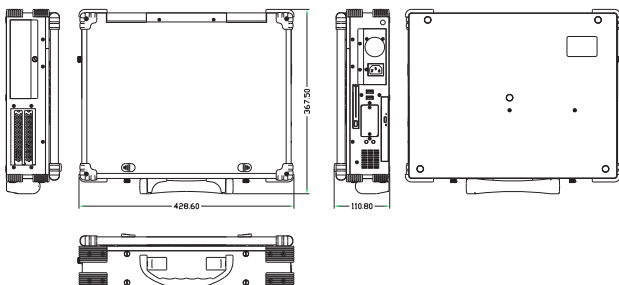

Environmental Factors

	Operating	Non-Operating
Temperature	0°C~50°C	-20°C~60°C
Relative Humidity	10%~90%	10%~95%
Approval	CE, FCC, RoHS