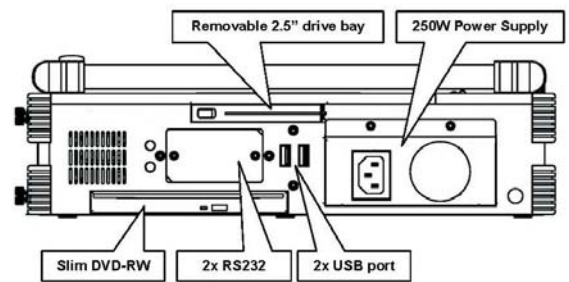

1PCI-E (x16), 1PCI-E(x1) full size expansion slots

2PCI full size expansion slots

## Specification

Model No	ARL992
Construction	Rugged Aluminum Construction
CPU	Intel Core i5-7440EQ, 2.9GHz Processors Option: Intel Core i7-7820EQ, 3.0GHz
Chipset	Intel 7th Gen. Core™ i5 /i7 CPU with Intel Cm238
Slot	1PCIe (x16), 1PCIe (x1) full-size slots, 1x M.2 (M2280) Option: 2 PCI full-length slots, 1x M.2 (M2280)
Display	17.3" LCD with LED backlight, 1920x 1080 resolution Anti-reflection tempered strengthen glass Option: 17.3" LCD, 1600x 900 resolution
Memory	2x 8GB RAM
HDD	240GB SSD, 1x 2.5" removable SATA
CDROM	1x Slim DVD-RW
Interfaces	2x DB9 for COM1, COM2, DVI-D, HDMI, DP 2x Gbit LAN RJ-45, RCA Jack 3x1 for HD audio 6x USB 3.0 connector
Audio	Intel® CM238 built-in high definition audio controller With Realtek ALC892 codec
LAN	Intel I219LM GbE LAN Intel I211AT PCIe GbE LAN
Speaker	Built-in amplified 2x 3W speakers
KB/MS	Multi-language industrial keyboard with touchpad
Power Supply	250W, 100~240VAC, Auto switch
Dimension	428.6x 110.7x 367.5 mm (Wx Hx D)
Weight	6.8 kgs
Carrying Case	Padded carrying case with wheels

## Features

- All-in-one design rugged portable computer
- Compact Size Lightweight Design
- Built-in 17.3", 1920x 1080 LCD display  
Option: 17.3", 1600x 900 LCD display
- Intel 7th Gen. Core™ i5 /i7 CPU with Intel Cm238
- 250W, 100~240 VAC, Auto Switch
- Intel Core i5-7440EQ (2.9 GHz) Processors  
Option: Intel Core i7-7820EQ (3.0 GHz) Processors
- Industrial Keyboard multi-language with touchpad
- PCI-E (x16), PCI-E (x1) slots, 1x M.2 (M2280)  
Option: 2 PCI slots, 1x M.2 (M2280)
- Built-in 240GB SSD, 1x 2.5" removable SATA
- Dual Gigabit Ethernet, 2x COM Port
- Carry case to manage portable PC with ease

### ARL992-17WUSB

17.3" LCD, 1920x 1080, i5-7440EQ CPU, 2x 8G RAM, SSD 240GB, 2PCI slots, DVD-RW, 250W PSU, Carry case