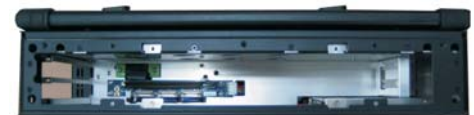

Specification

Model No	ARL992-B
Construction	Rugged Aluminum Construction
CPU	Intel Core i5-7440EQ, 2.9GHz Processors Option: Intel Core i7-7820EQ, 3.0GHz
Chipset	Intel 7th Gen. Core™ i5 /i7 CPU with Intel CM238
Slot	1PCIe (x16), 1PCIe (x1) full-size slots, 1x M.2 (M2280) Option: 2 PCI full-length slots, 1x M.2 (M2280)
Display	17.3" LCD with LED backlight, 1920x 1080 resolution Anti-reflection tempered strengthen glass Option: 17.3" LCD, 1600x 900 resolution
Memory	2x 8GB DDR4 RAM
HDD	SSD 240GB, 1x 2.5" removable SATA
CDROM	1x Slim DVD-RW
Interfaces	2x DB9 for COM1, COM2, DVI-D, HDMI, DP 2x Gbit LAN RJ-45, RCA Jack 3x1 for HD audio 6x USB 3.0 connector
Audio	Intel® CM238 built-in high definition audio controller With Realtek ALC892 codec
LAN	Intel I219LM GbE LAN Intel I211AT PCIe GbE LAN
Speaker	Built-in amplified 2x 3W speakers
KB/MS	Multi-language industrial keyboard with touchpad
Power Supply	2x 95W Li-ION battery Packs (Hot-Swappable) 100W, 90~264 VAC adapter
Dimension	428.6x 110.7x 367.5 mm (Wx Hx D)
Weight	6.8 kgs
Carrying Case	Padded carrying case with wheels

Features

- All-in-one design rugged portable computer
- Compact Size Lightweight Design
- Built-in 17.3", 1920x 1080 LCD display
Option: 17.3", 1600x 900 LCD display
- Intel 7th Gen. Core™ i5 /i7 CPU with Intel CM238
- 2x 95W Li-ion battery packs, 100W adapter
- Intel Core i5-7440EQ (2.9 GHz) Processors
Option: Intel Core i7-7820EQ (3.0 GHz) Processors
- Industrial Keyboard multi-language with touchpad
- PCI-E (x16), PCI-E (x1) slots, 1x M.2 (M2280)
Option: 2 PCI slots, 1x M.2 (M2280)
- Built-in SSD 240GB, 1x 2.5" removable SATA
- Dual Gigabit Ethernet, 2x COM Port
- Carrying case to manage portable PC with ease

Option:

- Processor: Intel i7-7820EQ
- LCD display: 17.3", 1600x 900 resolution
- Touch screen
- Sunlight readable (High brightness)
- Keyboard layout: CH, FR, GR, KR, RU, SP, UK, US