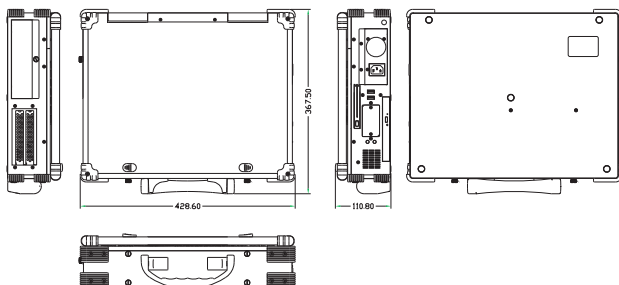

ARL980

Multi-Slot Portable Computer

Specification

Model No	ARL980
Construction	Rugged Aluminum Construction
CPU	Intel Core i5-4400E, 2.7GHz Processors Option: Intel Core i7-4700EQ, 2.4GHz
Chipset	Intel QM87 PCH Mobile Platform Controller Hub
Slot	1x PCI-E (x16), 1x PCI-E (x1) full-length slots Option: 2 PCI full-length slots
Display	17.3" LCD with LED backlight, 1920x 1080 resolution Anti-reflection tempered strengthen glass Option: 17.3" LCD, 1600x 900 resolution
Memory	2x 8GB RAM
HDD	1x 240GB SSD, 1x 2.5" removable SATA
CDROM	1x Slim DVD-RW
Interfaces	2x DB9 for COM1, COM2, DVI-D + DVI-I, DP 2x Gbit LAN RJ-45, RCA Jack 3x1 for HD audio 4x USB 3.0, 2x USB 2.0 connector
Audio	Intel® QM87 built-in high definition audio controller With Realtek ALC892 for 7.1 CH audio
LAN	Intel Clarkville I217LM GbE PHY Intel Pearsonville I211AT as 2nd GbE
Speaker	Built-in amplified 2x 3W speakers
KB/MS	Multi-language industrial keyboard with touchpad
Power Supply	250W, 100~240VAC, Auto switch
Dimension	428.6x 110.7x 367.5 mm (Wx Hx D)
Weight	6.8 kgs
Carrying Case	Padded carrying case with wheels

Environmental Factors

	Operating	Non-Operating
Temperature	0°C~50°C	-20°C~60°C
Relative Humidity	10%~90%	10%~95%
Approval	CE, FCC, RoHS	

Features