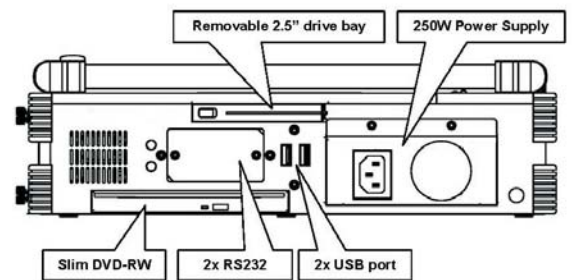

## Specification

Model No	ARL980
Construction	Rugged Aluminum Construction
CPU	Intel Core i5-4400E, 2.7GHz Processors Option: Intel Core i7-4700EQ, 2.4GHz
Chipset	Intel QM87 PCH Mobile Platform Controller Hub
Slot	1x PCI-E (x16), 1x PCI-E (x1) full-length slots Option: 2 PCI full-length slots
Display	17.3" LCD with LED backlight, 1920x 1080 resolution Anti-reflection tempered strengthen glass Option: 17.3" LCD, 1600x 900 resolution
Memory	2x 8GB RAM
HDD	1x 240GB SSD, 1x 2.5" removable SATA
CDROM	1x Slim DVD-RW
Interfaces	2x DB9 for COM1, COM2, DVI-D + DVI-I, DP 2x Gbit LAN RJ-45, RCA Jack 3x1 for HD audio 4x USB 3.0, 2x USB 2.0 connector
Audio	Intel® QM87 built-in high definition audio controller With Realtek ALC892 for 7.1 CH audio
LAN	Intel Clarkville I217LM GbE PHY Intel Pearsonville I211AT as 2nd GbE
Speaker	Built-in amplified 2x 3W speakers
KB/MS	Multi-language industrial keyboard with touchpad
Power Supply	250W, 100~240VAC, Auto switch
Dimension	428.6x 110.7x 367.5 mm (Wx Hx D)
Weight	6.8 kgs
Carrying Case	Padded carrying case with wheels

## Features

- All-in-one design rugged portable computer
- Compact Size Lightweight Design
- Built-in 17.3" LCD with LED backlight , 1920x 1080  
Option: 17.3" LCD, 1600x 900 resolution
- Intel QM87 (Gen4), Intel Core i7/ i5 Processors
- 250W, 100~240 VAC, Auto Switch
- Intel Core i5-4400E (2.7 GHz) Processors  
Option: Intel Core i7-4700EQ (2.4 GHz) Processors
- Industrial Keyboard multi-language with touchpad
- 1x PCI-E (x16), 1x PCI-E (x1) full-length slots  
Option: 2 PCI full-length slots
- Built-in 240GB SSD, 1x 2.5" removable SATA
- Dual Gigabit Ethernet, 2x COM Port
- Carry case to manage portable PC with ease